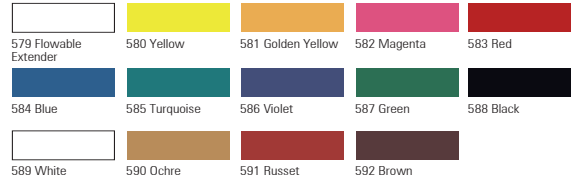

Neopaque—Original Colors